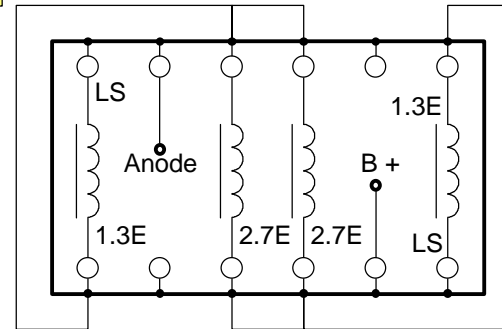

DD300BSE

Single Ended Main Tube AMP With AVVT300B

By Doede Douma
Version 1.1 Update: April 20th 2001

8 Ohm 1:20

Rik Stoet
ST525

4 Ohm 1:29

2 Ohm 1:38

1 Ohm 1:50

DD300BSE 2000, Trx. Conn.

Update: 20-12-2000

Author: Doede Douma

Revision: 1.0

Page: 1 # 3

Right Channel identical to Left Channel. All parts x 2

Total Gain x 1.35

DD300BSE 2000, Tube Amp