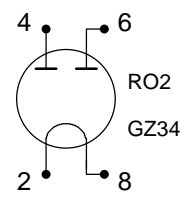

DD300BSE 2000, Power Supply

Update: 20-04-2001	Author: Doede Douma
Revision: 1.1	Page: 3 # 3