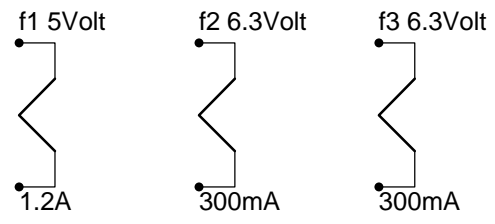

DD300BSE 2000, Power Supply

Update: 20-04-2001	Author: Doede Douma
Revision: 1.1	Page: 3 # 3