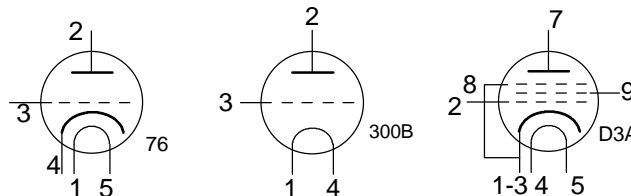

DD300BSE 2000, Trx. Conn.

Update: 20-12-2000

Author: Doede Douma

Revision: 1.0

Page: 1 # 3

Right Channel identical to Left Channel. All parts x 2

Total Gain x 1.35

DD300BSE 2000, Tube Amp