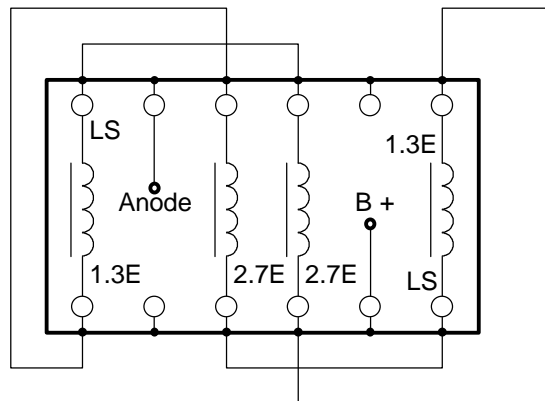

DD300BSE

Single Ended Main Tube AMP With AVVT300B

By Doede Douma
Version 1.1 Update: April 20th 2001

8 Ohm 1:20

Rik Stoet
ST525

4 Ohm 1:29

2 Ohm 1:38

1 Ohm 1:50

DD300BSE 2000, Trx. Conn.

Update: 20-12-2000

Author: Doede Douma

Revision: 1.0

Page: 1 # 3

Right Channel identical to Left Channel. All parts x 2

Total Gain x 1.35

DD300BSE 2000, Tube Amp