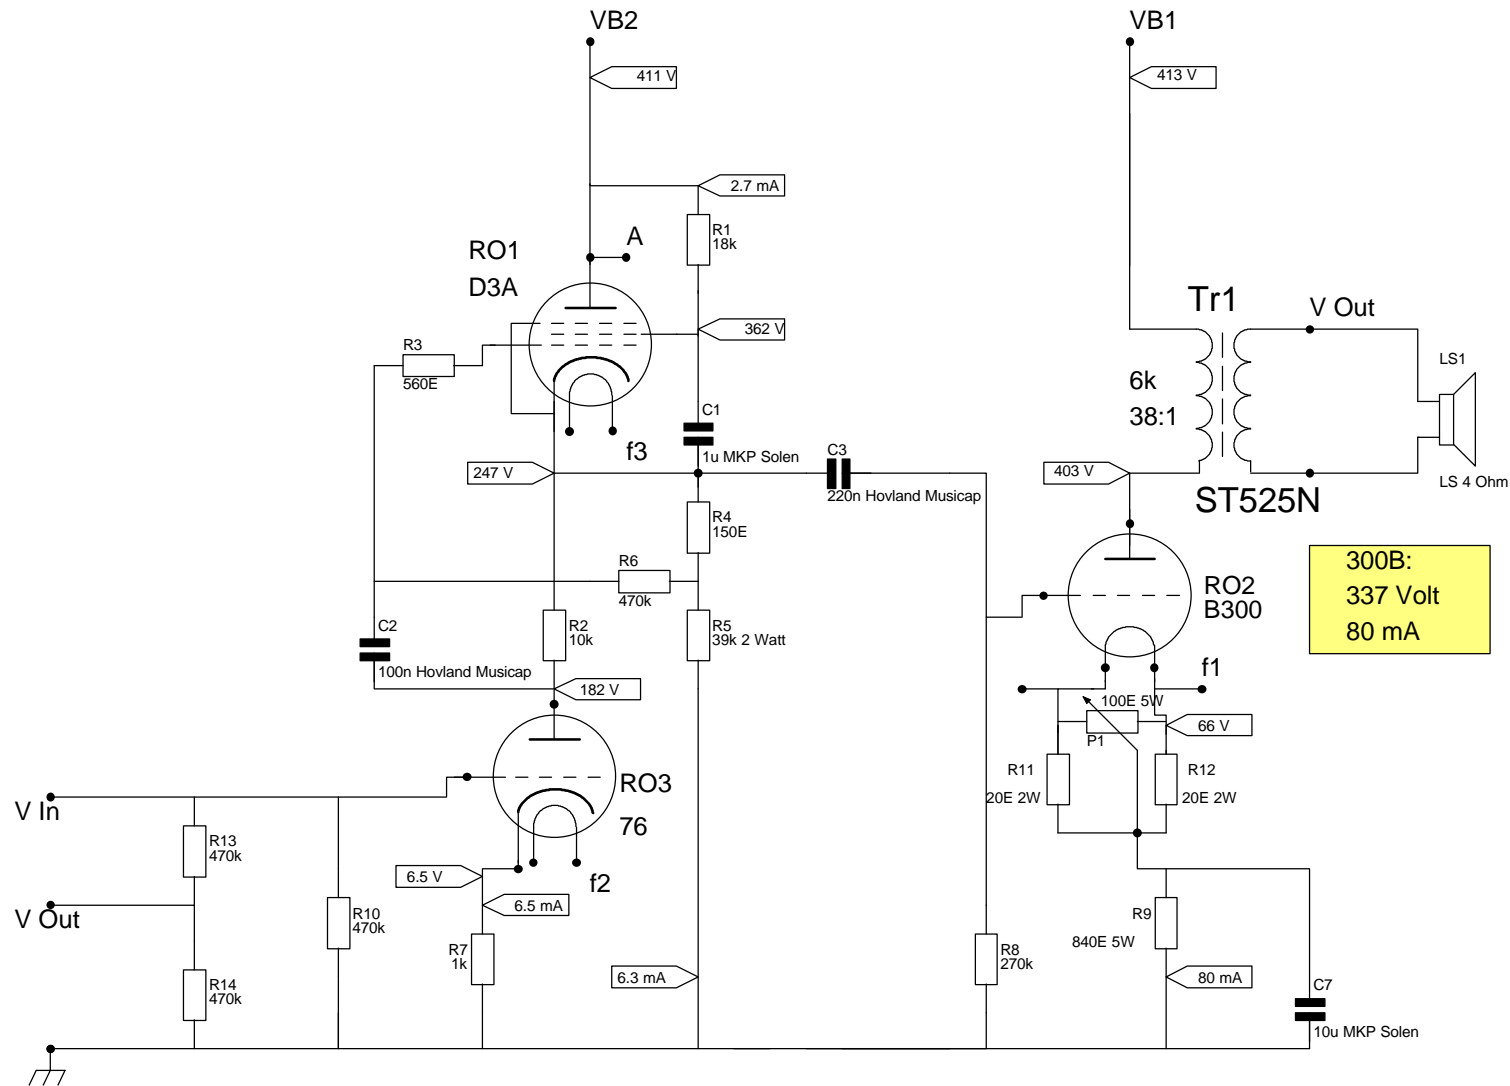

DD300BSE

Single Ended Main Tube AMP With AVVT300B

By Doede Douma
Version 1.1 Update: April 20th 2001

8 Ohm 1:20

Rik Stoet
ST525

4 Ohm 1:29

2 Ohm 1:38

1 Ohm 1:50

DD300BSE 2000, Trx. Conn.

Update: 20-12-2000

Author: Doede Douma

Revision: 1.0

Page: 1 # 3

Right Channel identical to Left Channel. All parts x 2

Total Gain x 1.35

DD300BSE 2000, Tube Amp