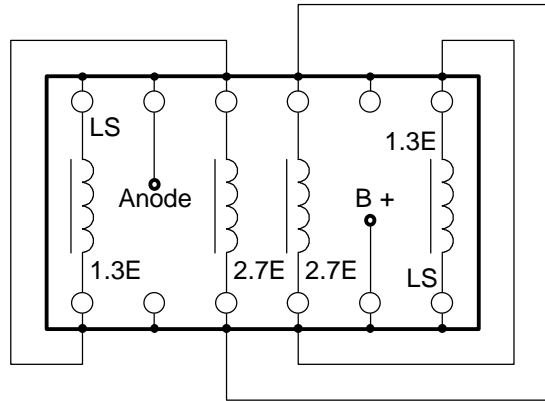

DD300BSE

Single Ended Main Tube AMP With AVVT300B

By Doede Douma
Version 1.1 Update: April 20th 2001

8 Ohm 1:20

Rik Stoet
ST525

4 Ohm 1:29

2 Ohm 1:38

1 Ohm 1:50

DD300BSE 2000, Trx. Conn.

Update: 20-12-2000

Author: Doede Douma

Revision: 1.0

Page: 1 # 3

Right Channel identical to Left Channel. All parts x 2

Total Gain x 1.35

DD300BSE 2000, Tube Amp