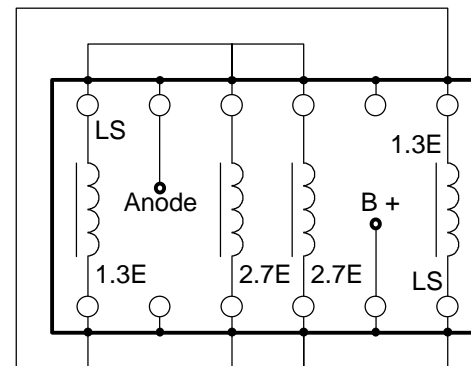

DD300BSE

Single Ended Main Tube AMP With AVVT300B

By Doede Douma
Version 1.1 Update: April 20th 2001

8 Ohm 1:20

Rik Stoet
ST525

4 Ohm 1:29

2 Ohm 1:38

1 Ohm 1:50

DD300BSE 2000, Trx. Conn.

Update: 20-12-2000

Author: Doede Douma

Revision: 1.0

Page: 1 # 3

Right Channel identical to Left Channel. All parts x 2

Total Gain x 1.35

DD300BSE 2000, Tube Amp