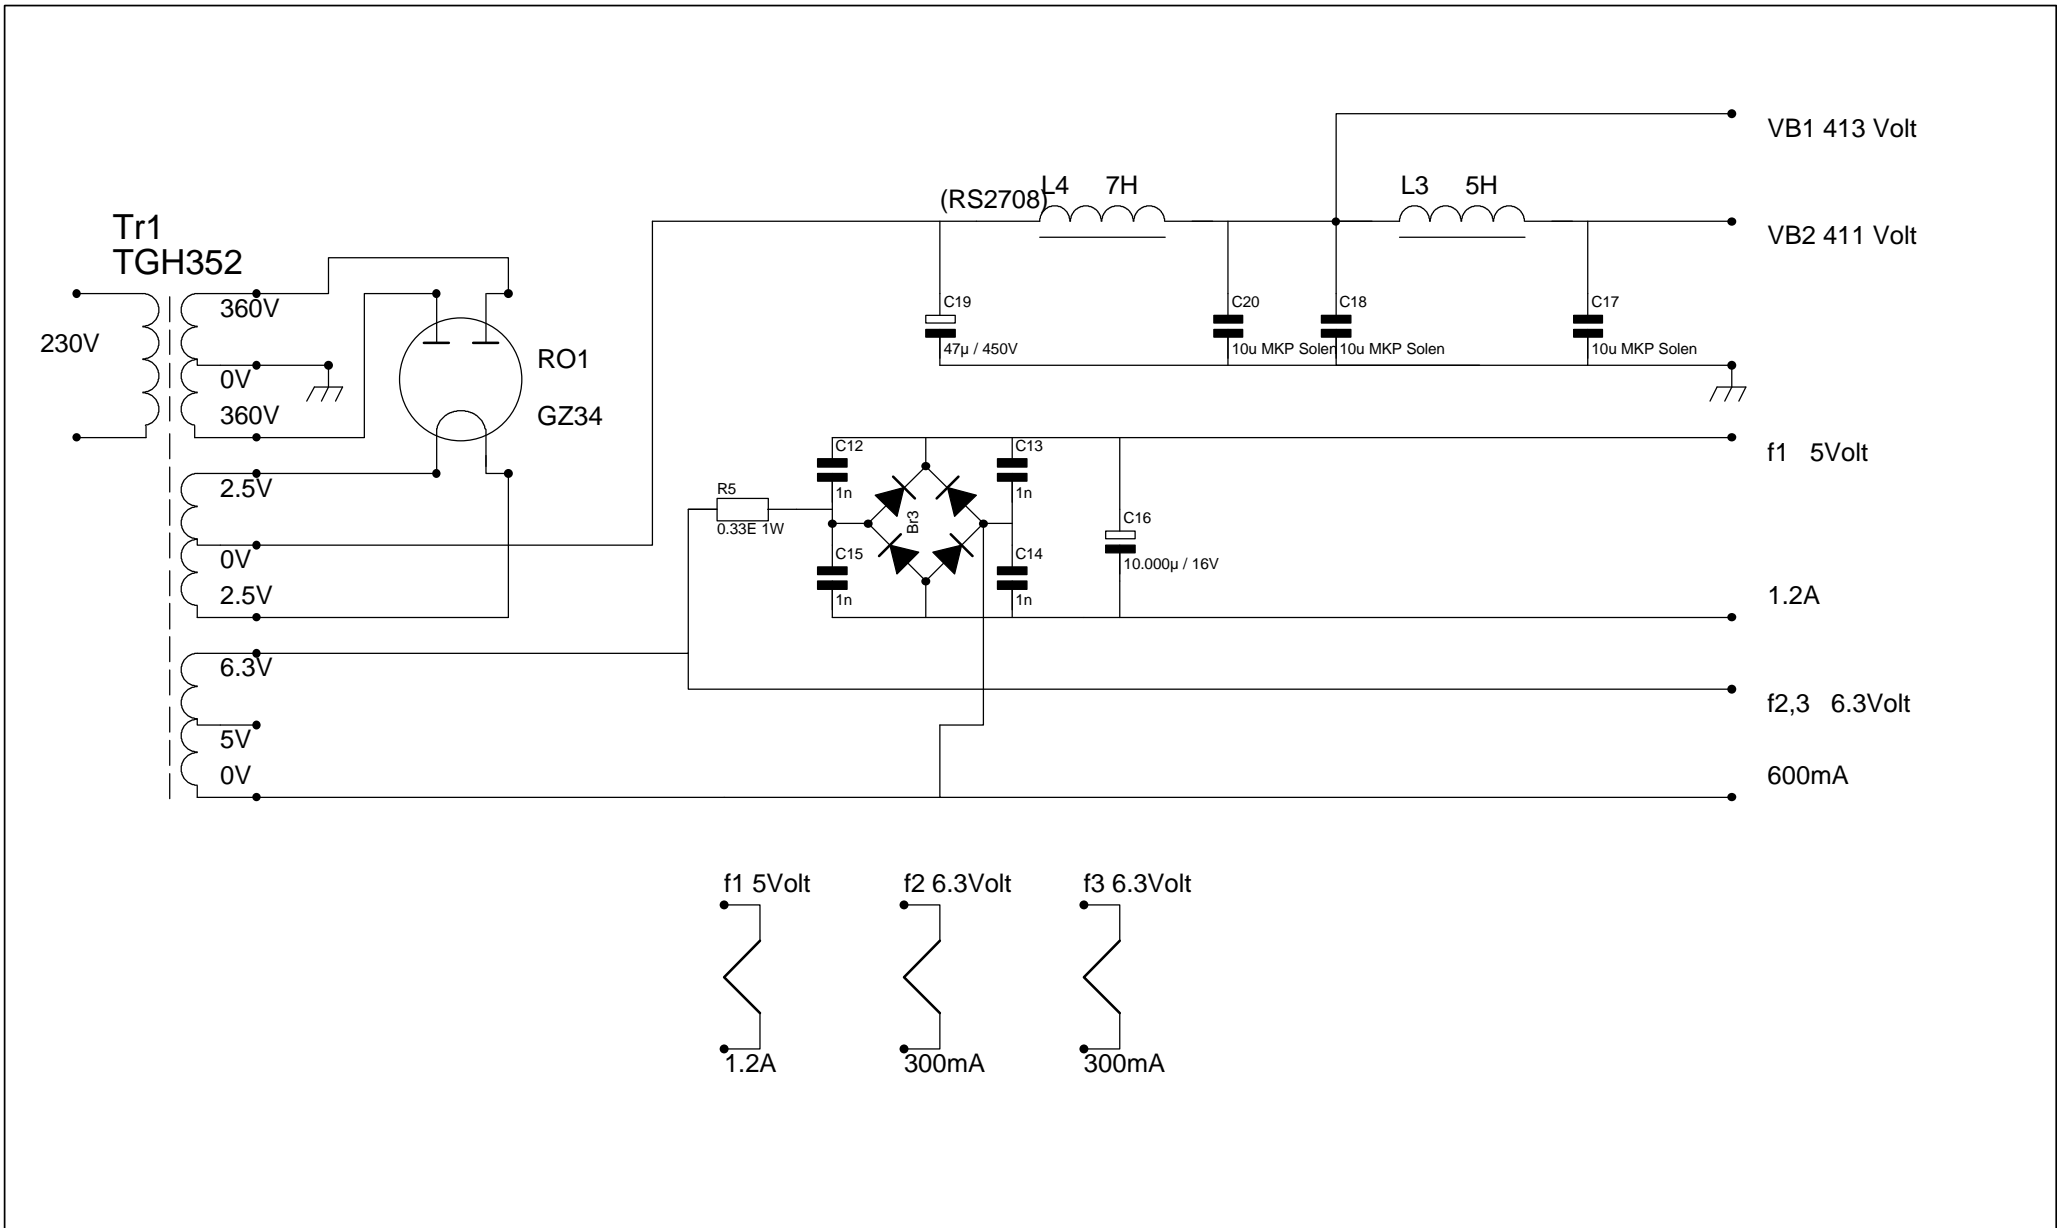

DD300BSE 2000, Power Supply

Update: 20-04-2001	Author: Doede Douma
Revision: 1.1	Page: 3 # 3